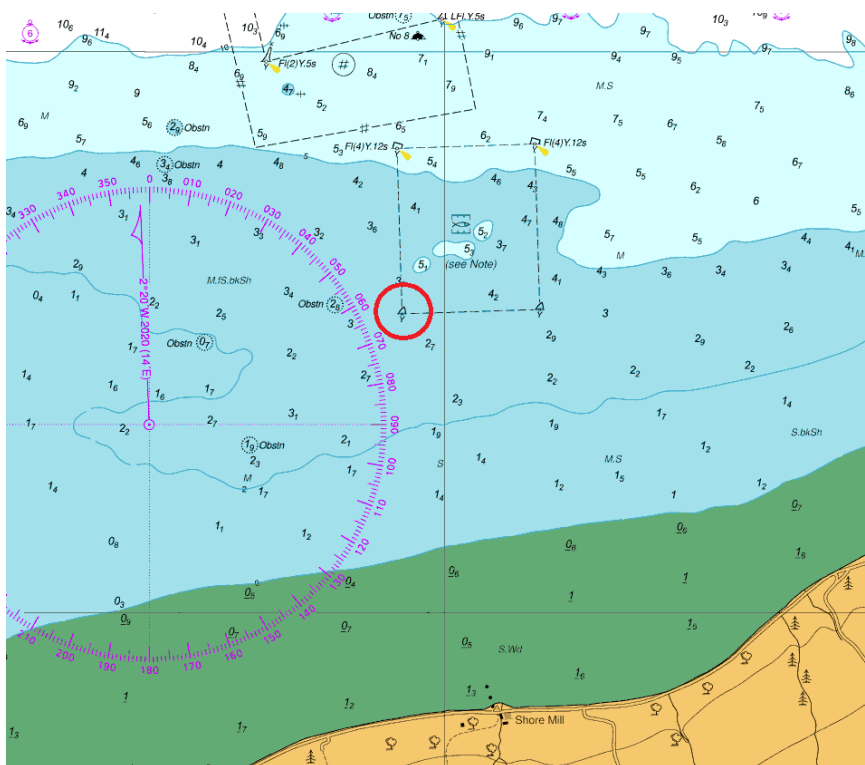

**NOTICE TO MARINERS – No. 27 -2021**

**Mussel Farm SW Buoy Temporarily Removed**

**Chart – BA 1889**

**Chart – BA1077**

Mariners are advised that the unlit Special Mark Buoy marking the South West Corner of the Mussel Farm in the Cromarty Firth has been temporarily removed.

**Buoy position Lat 57° 40.532N, Long 004°06.160W**

All mariners are advised to navigate with caution and should seek advice from Cromarty Firth Port Radio on VHF Ch11 or 01349 852308 if required

Graham Grant  
Marine Support Manager  
17<sup>th</sup> November 2021